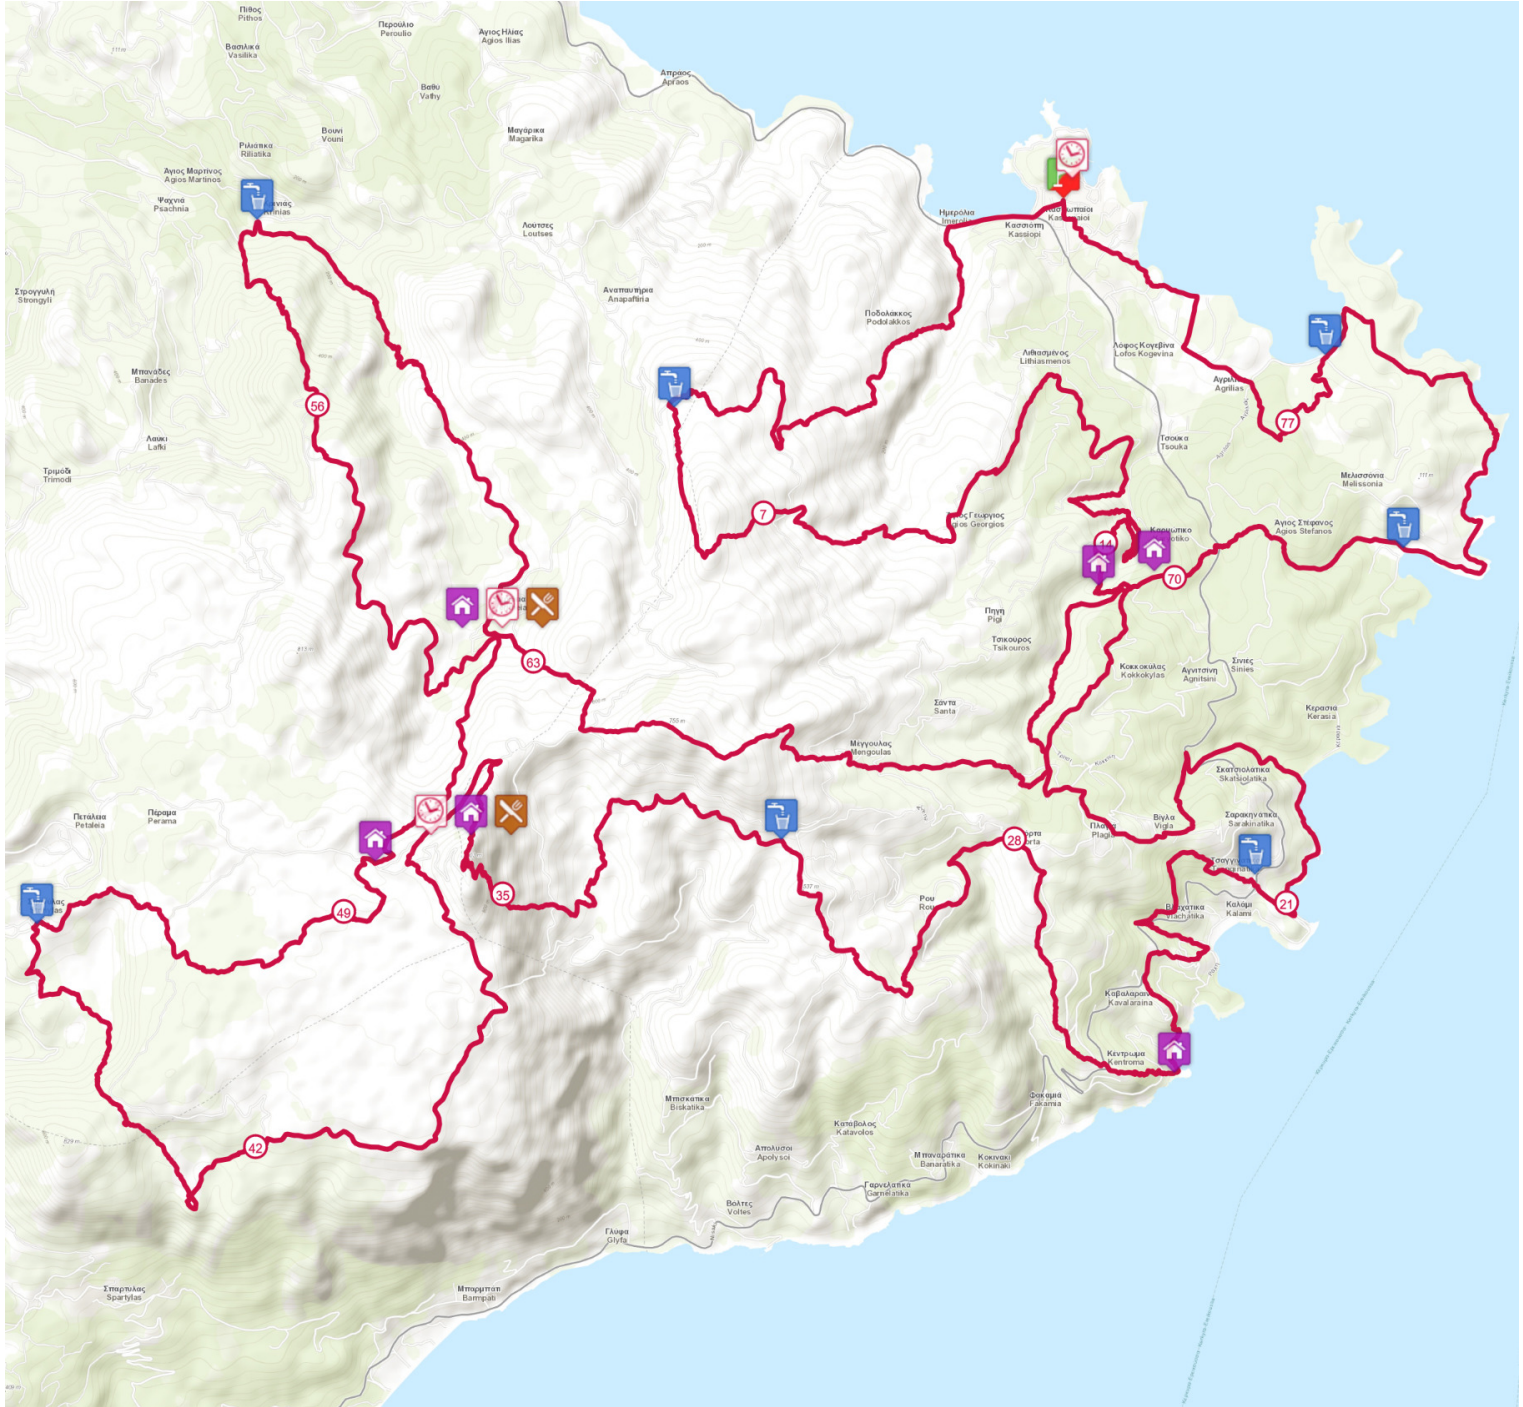

Get this track on your mobile with the app TrailConnect. To read more : <http://trailconnect.run>

<https://tracedetail.com>